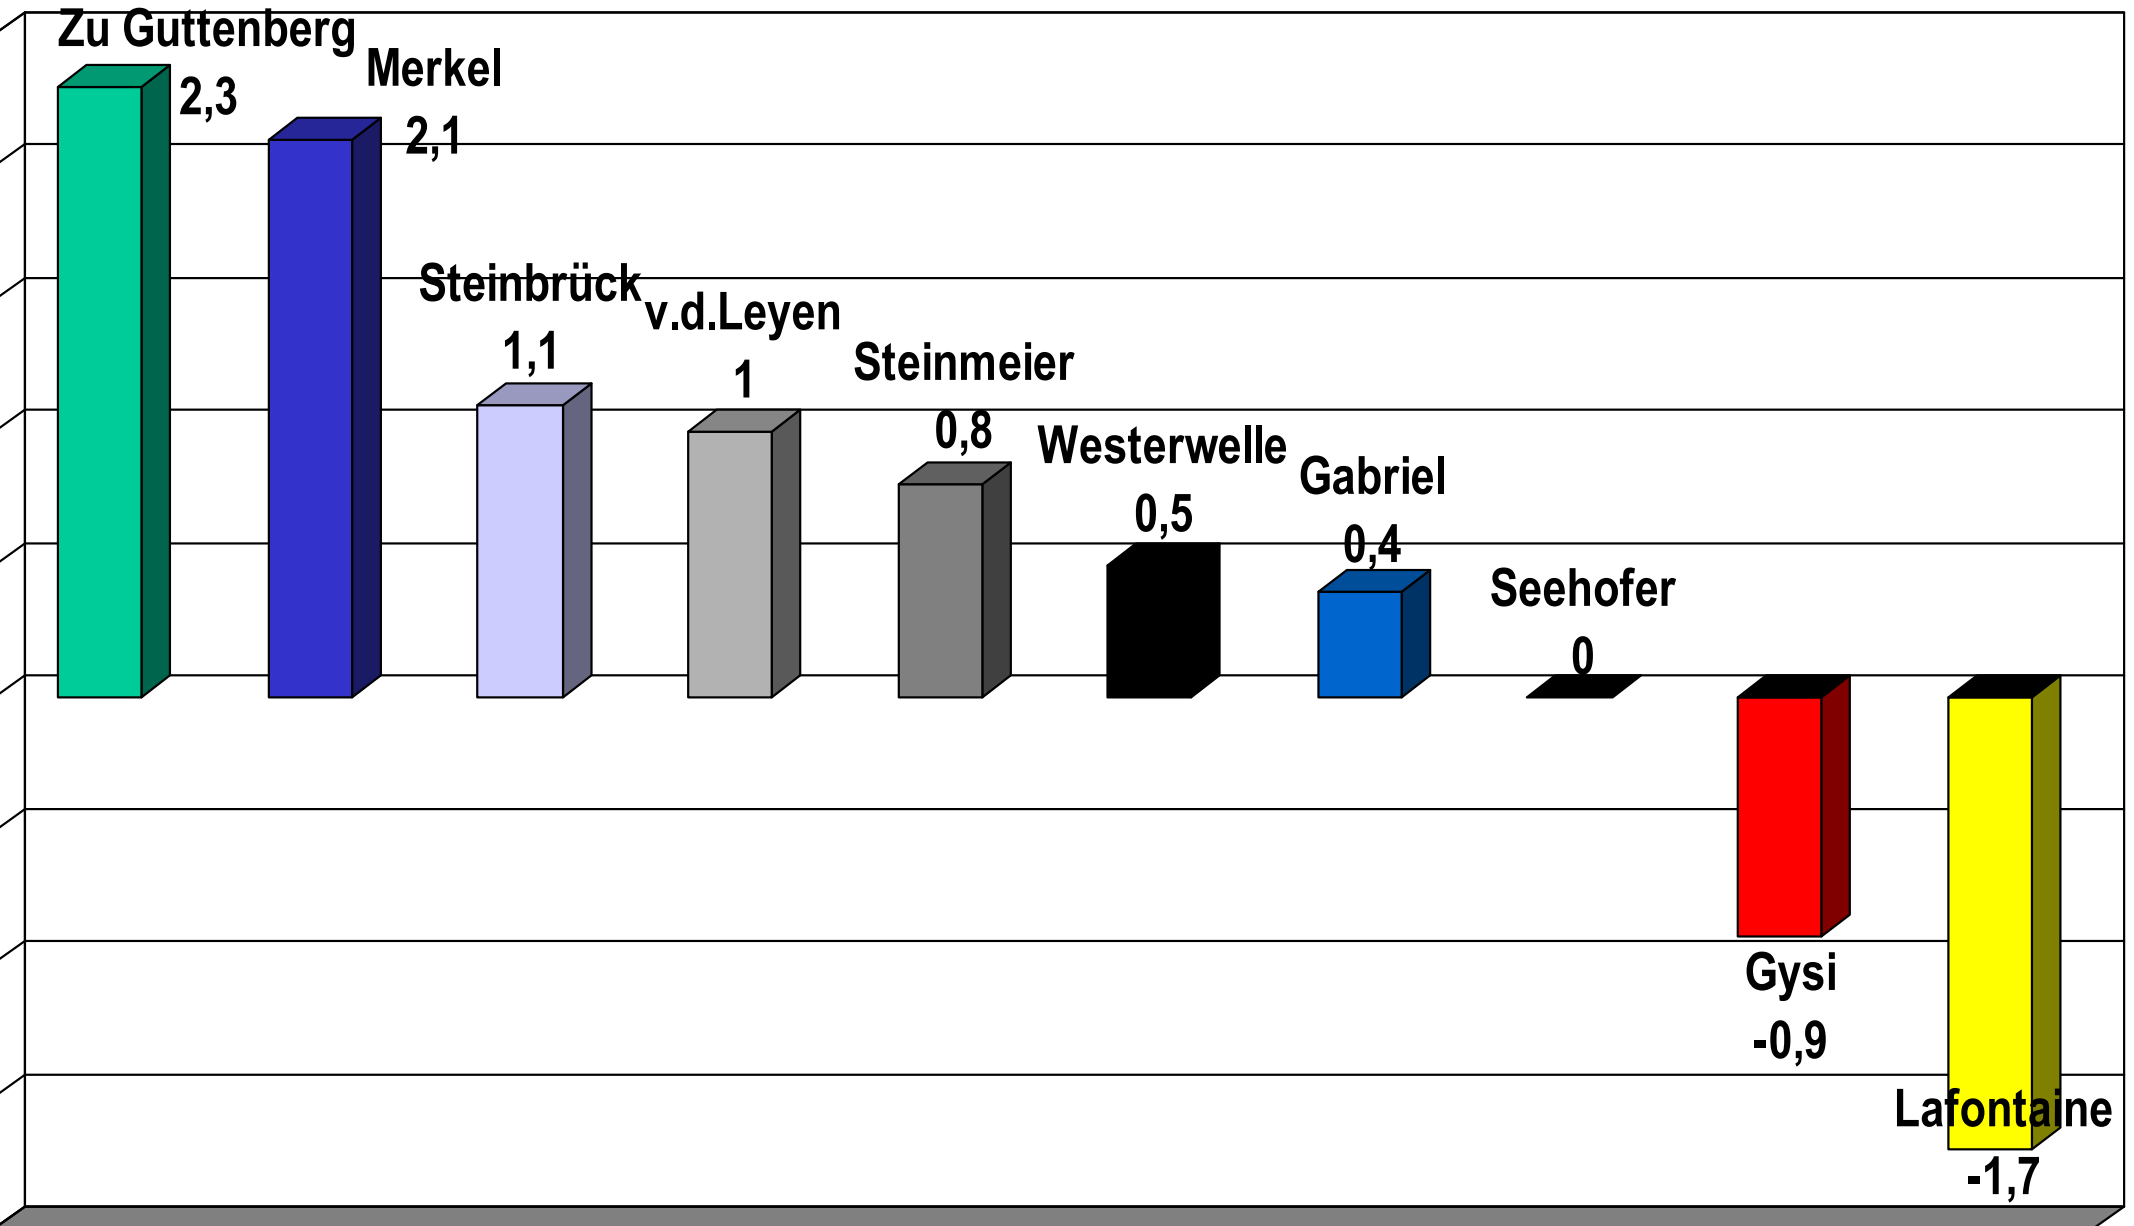

Sympathies for the most important politicians...