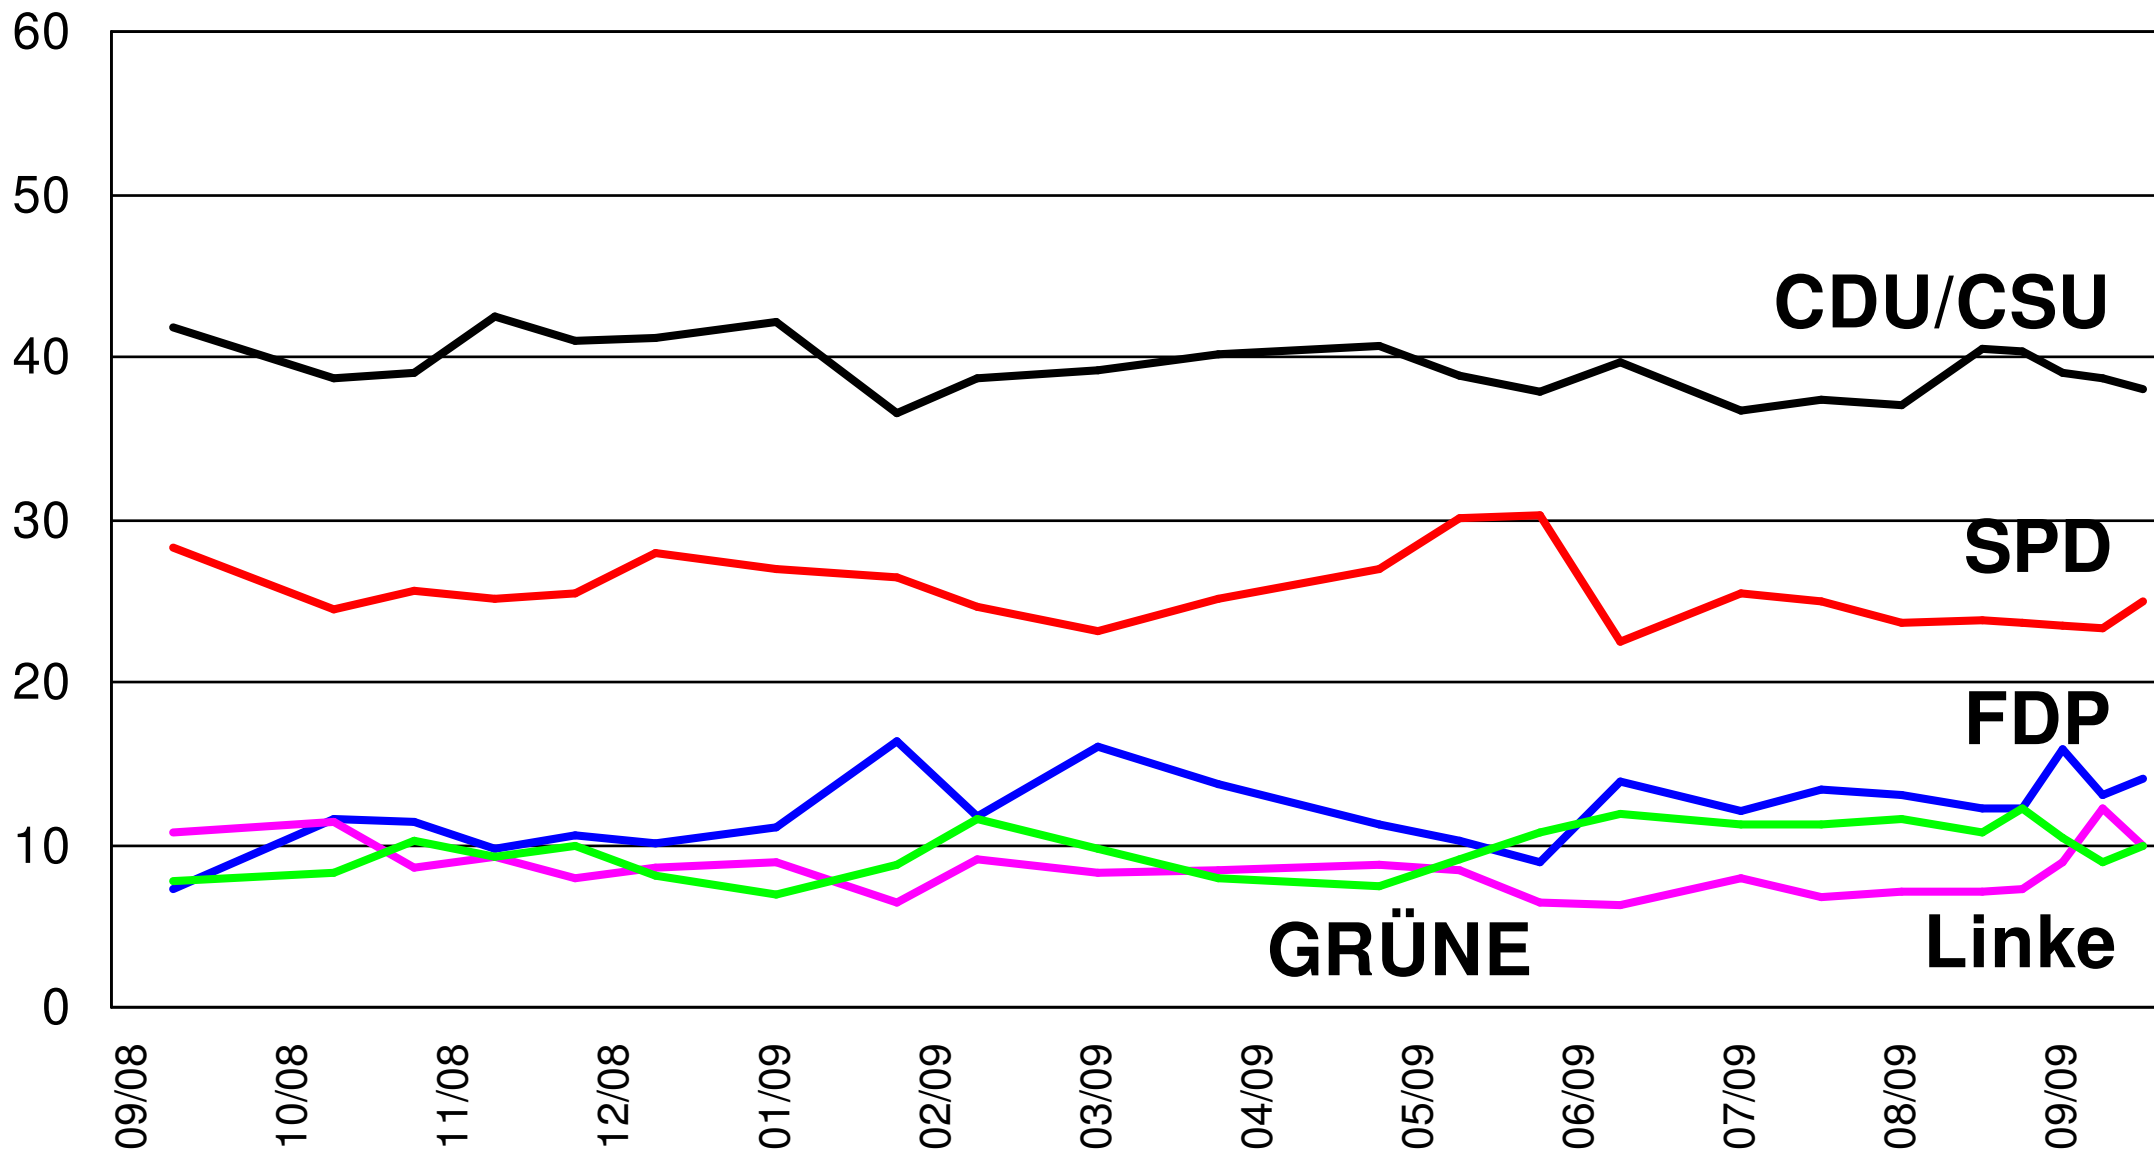

# The Making of the Politbarometer

---

*Kairo, 09. November 2009*

# Political mood in Germany