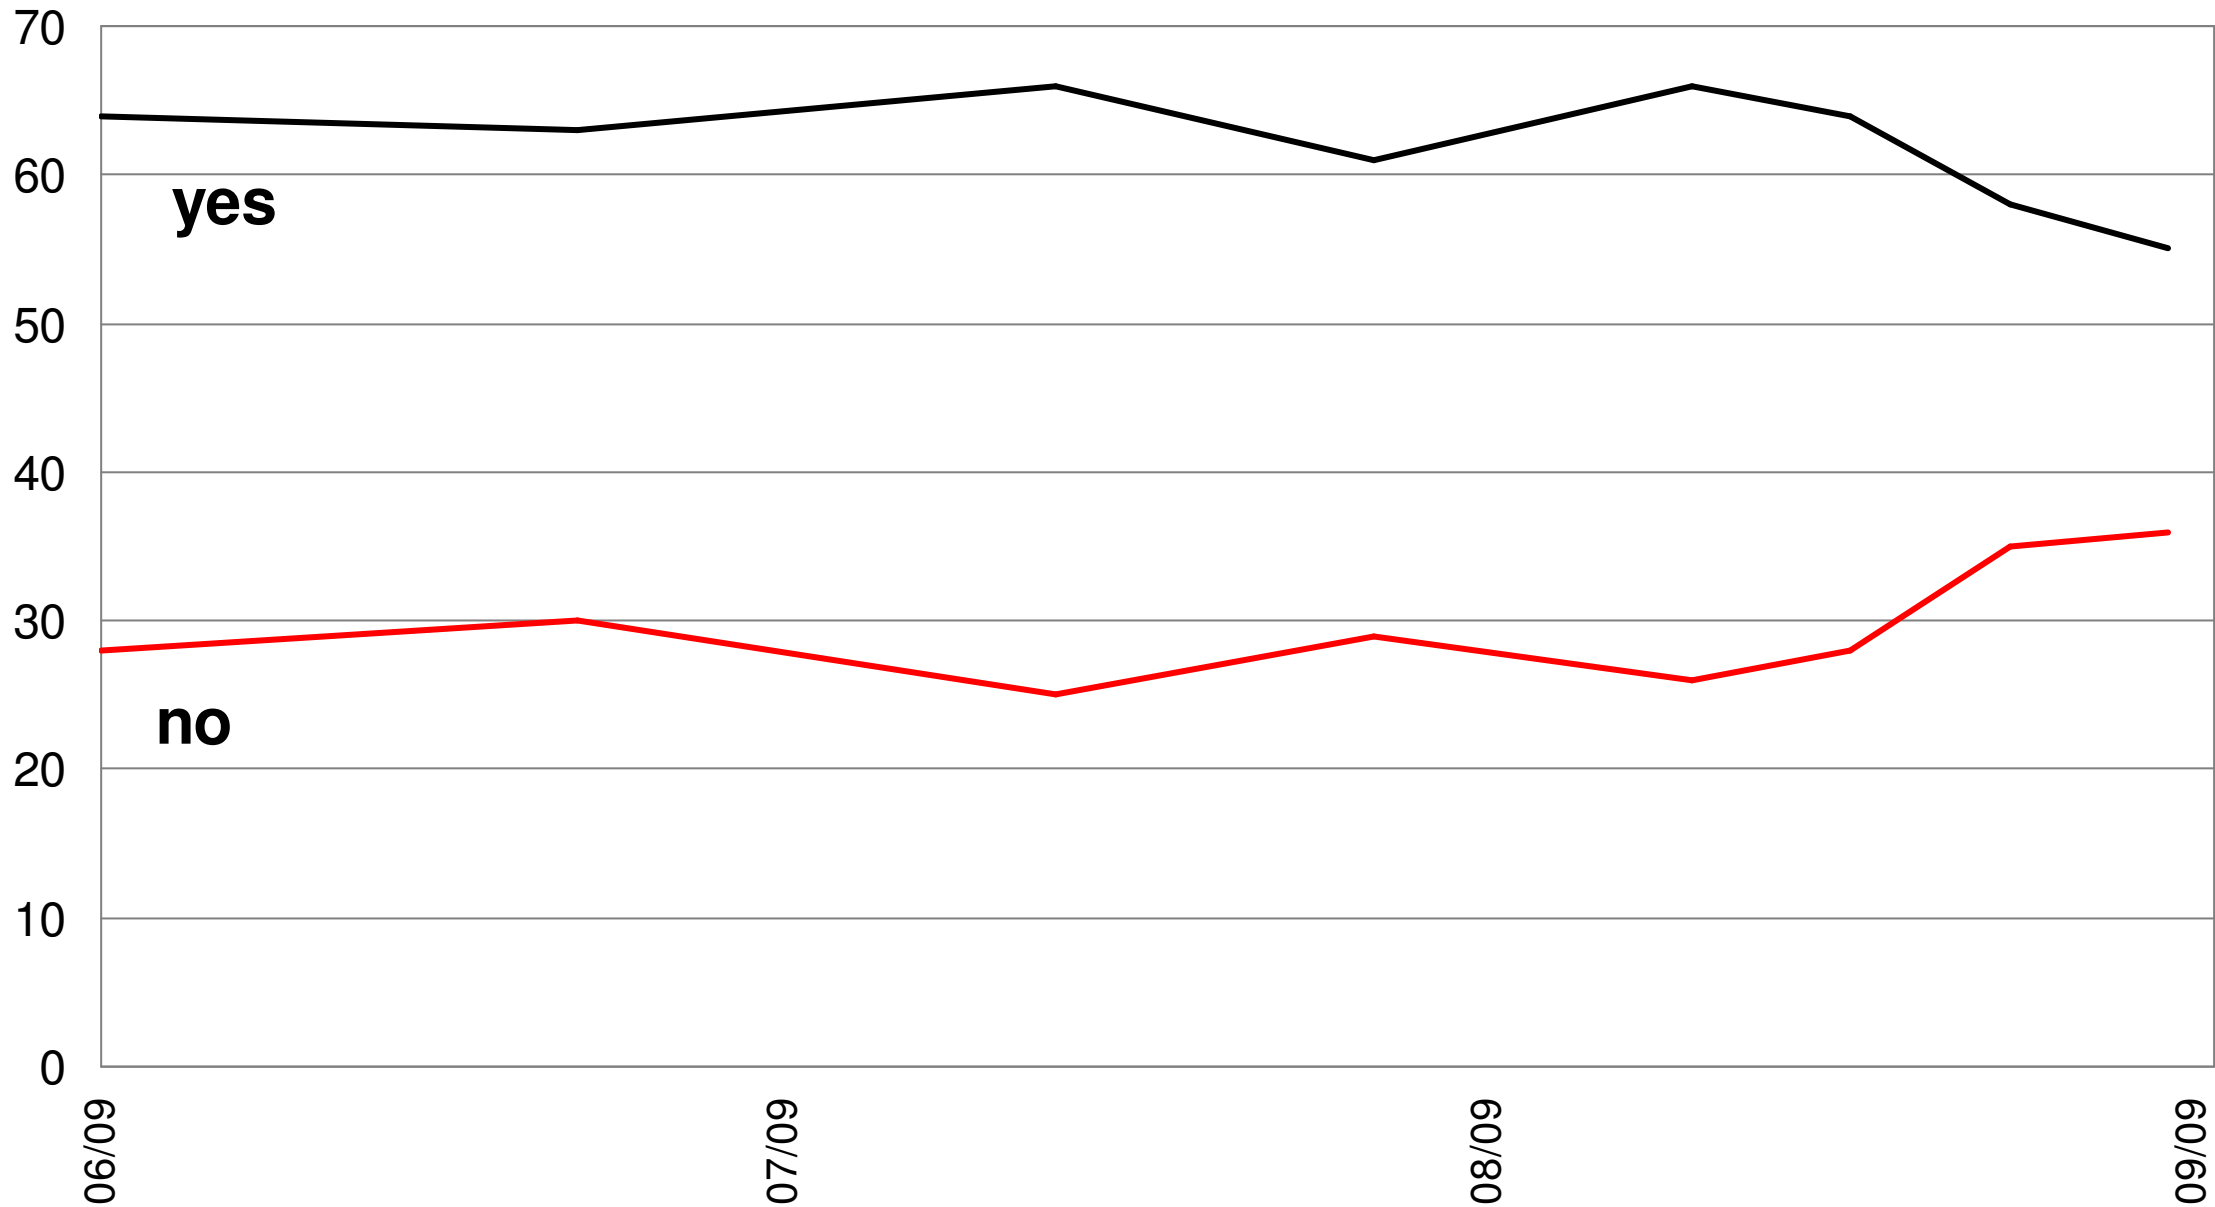

Will the CDU/CSU und FDP have a majority in the general election?