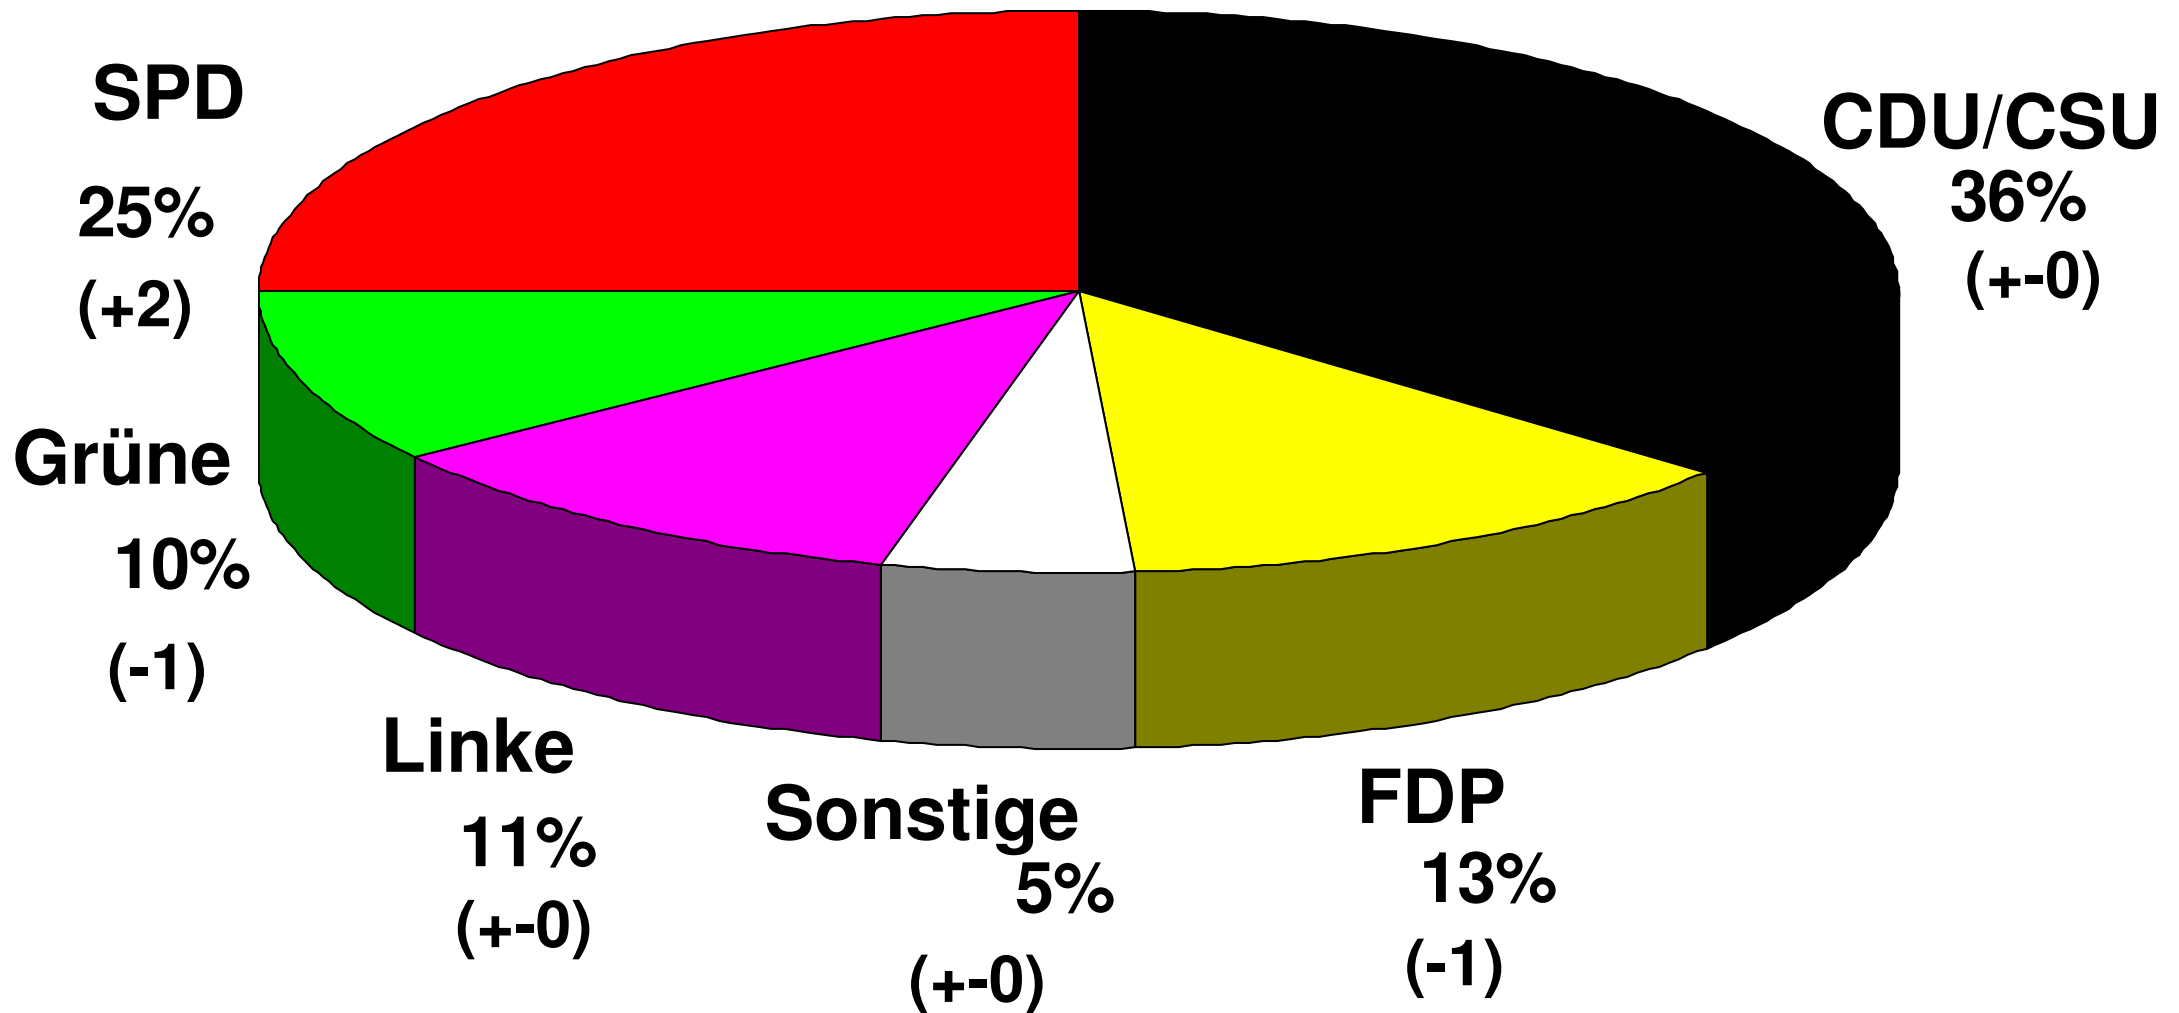

Projection 18. September 2009