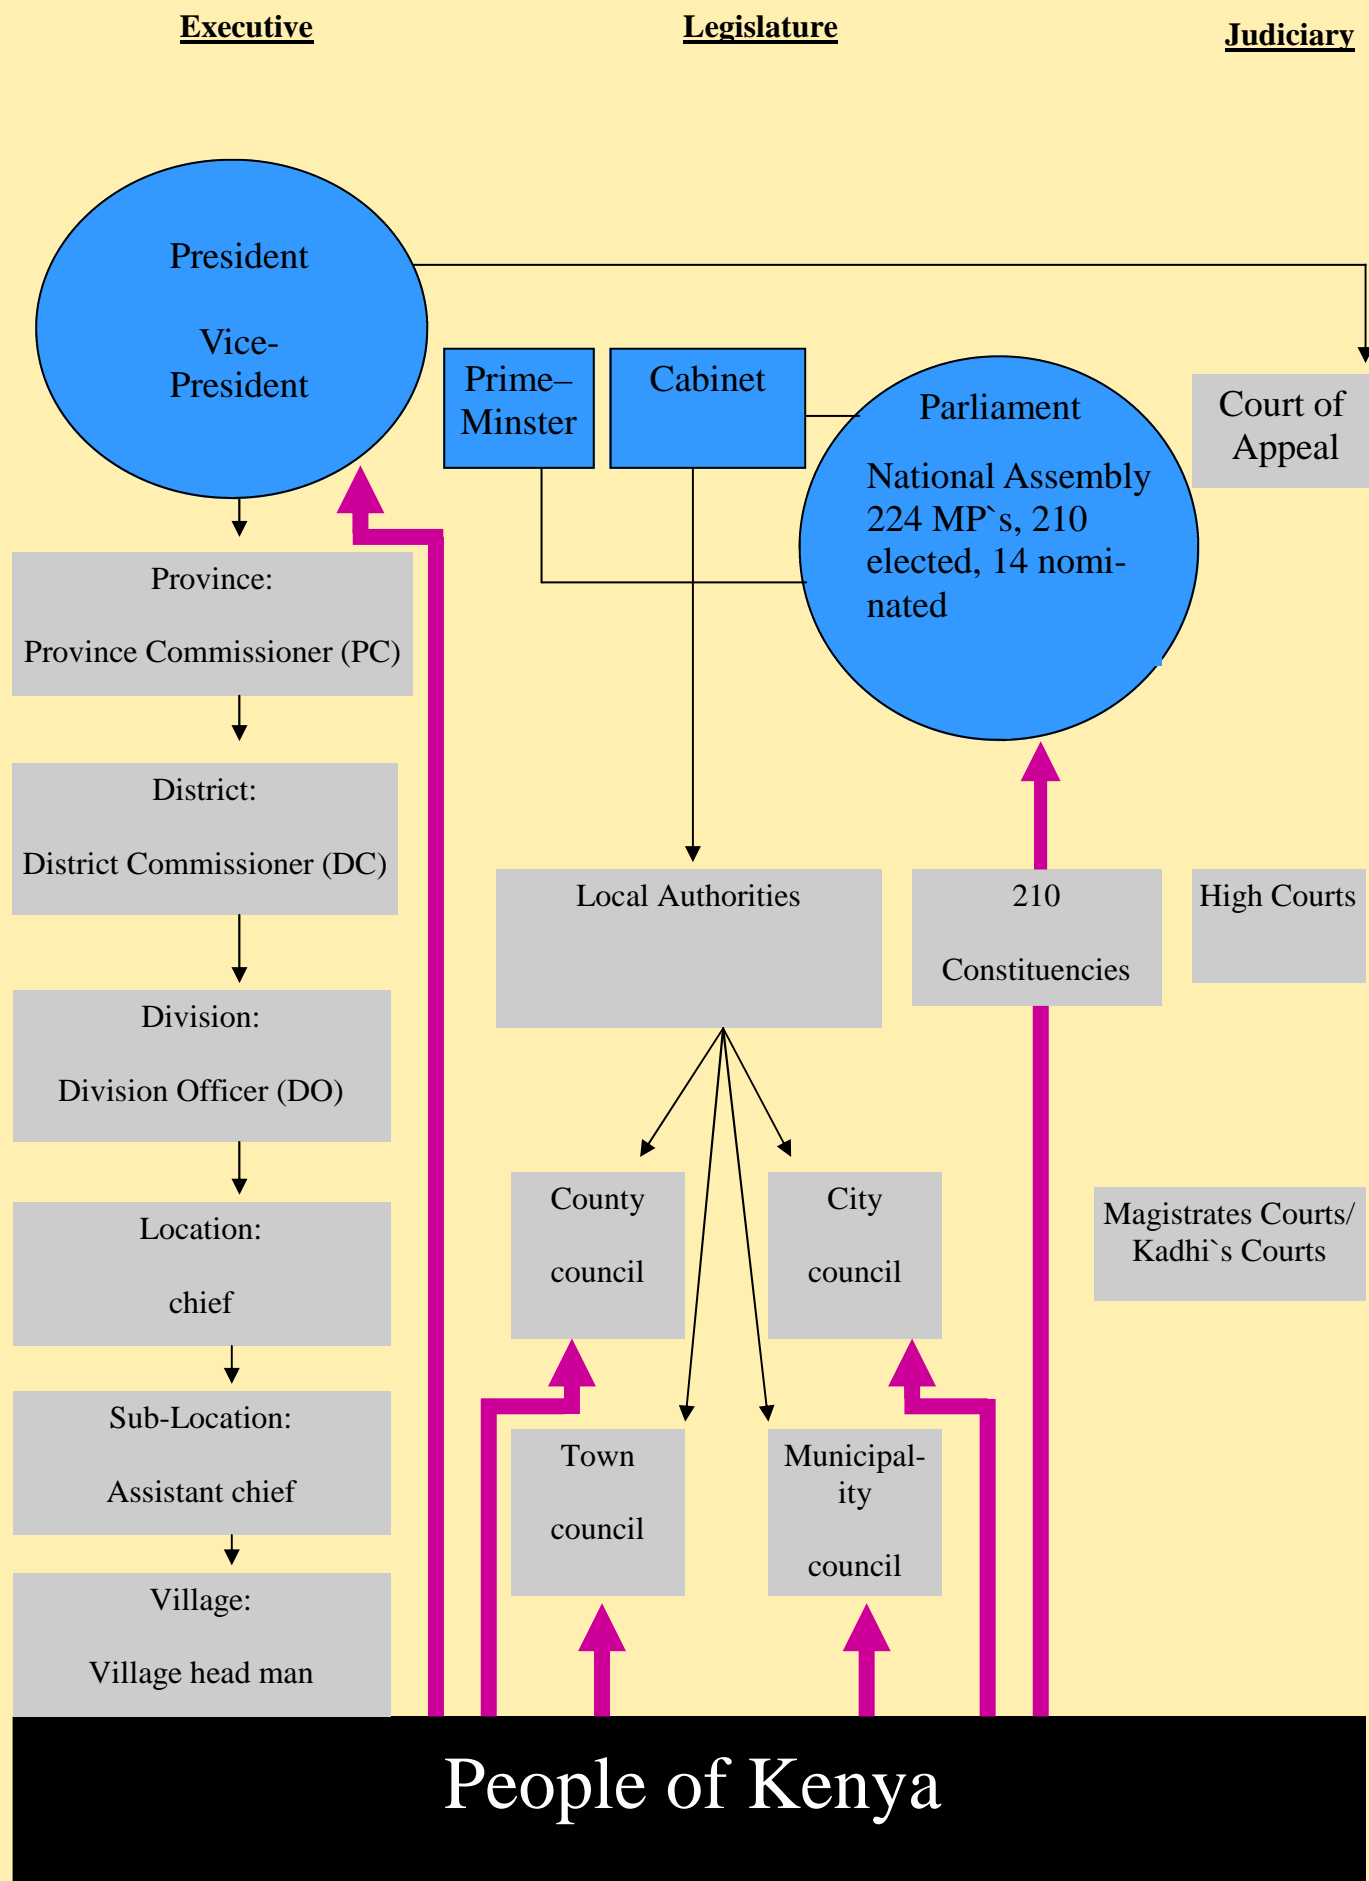

The institutional changes by the new Kenyan constitution 2012

The government system of Kenya in 2010

The government system of Kenya in 2012

- = hierachical structure
- = Elections ,every 5 years
- (blue) = head Institutions
- (grey) = downstream Institutions
- (red) = new Institutions
- (red writing on blue) = reformed existing Institution