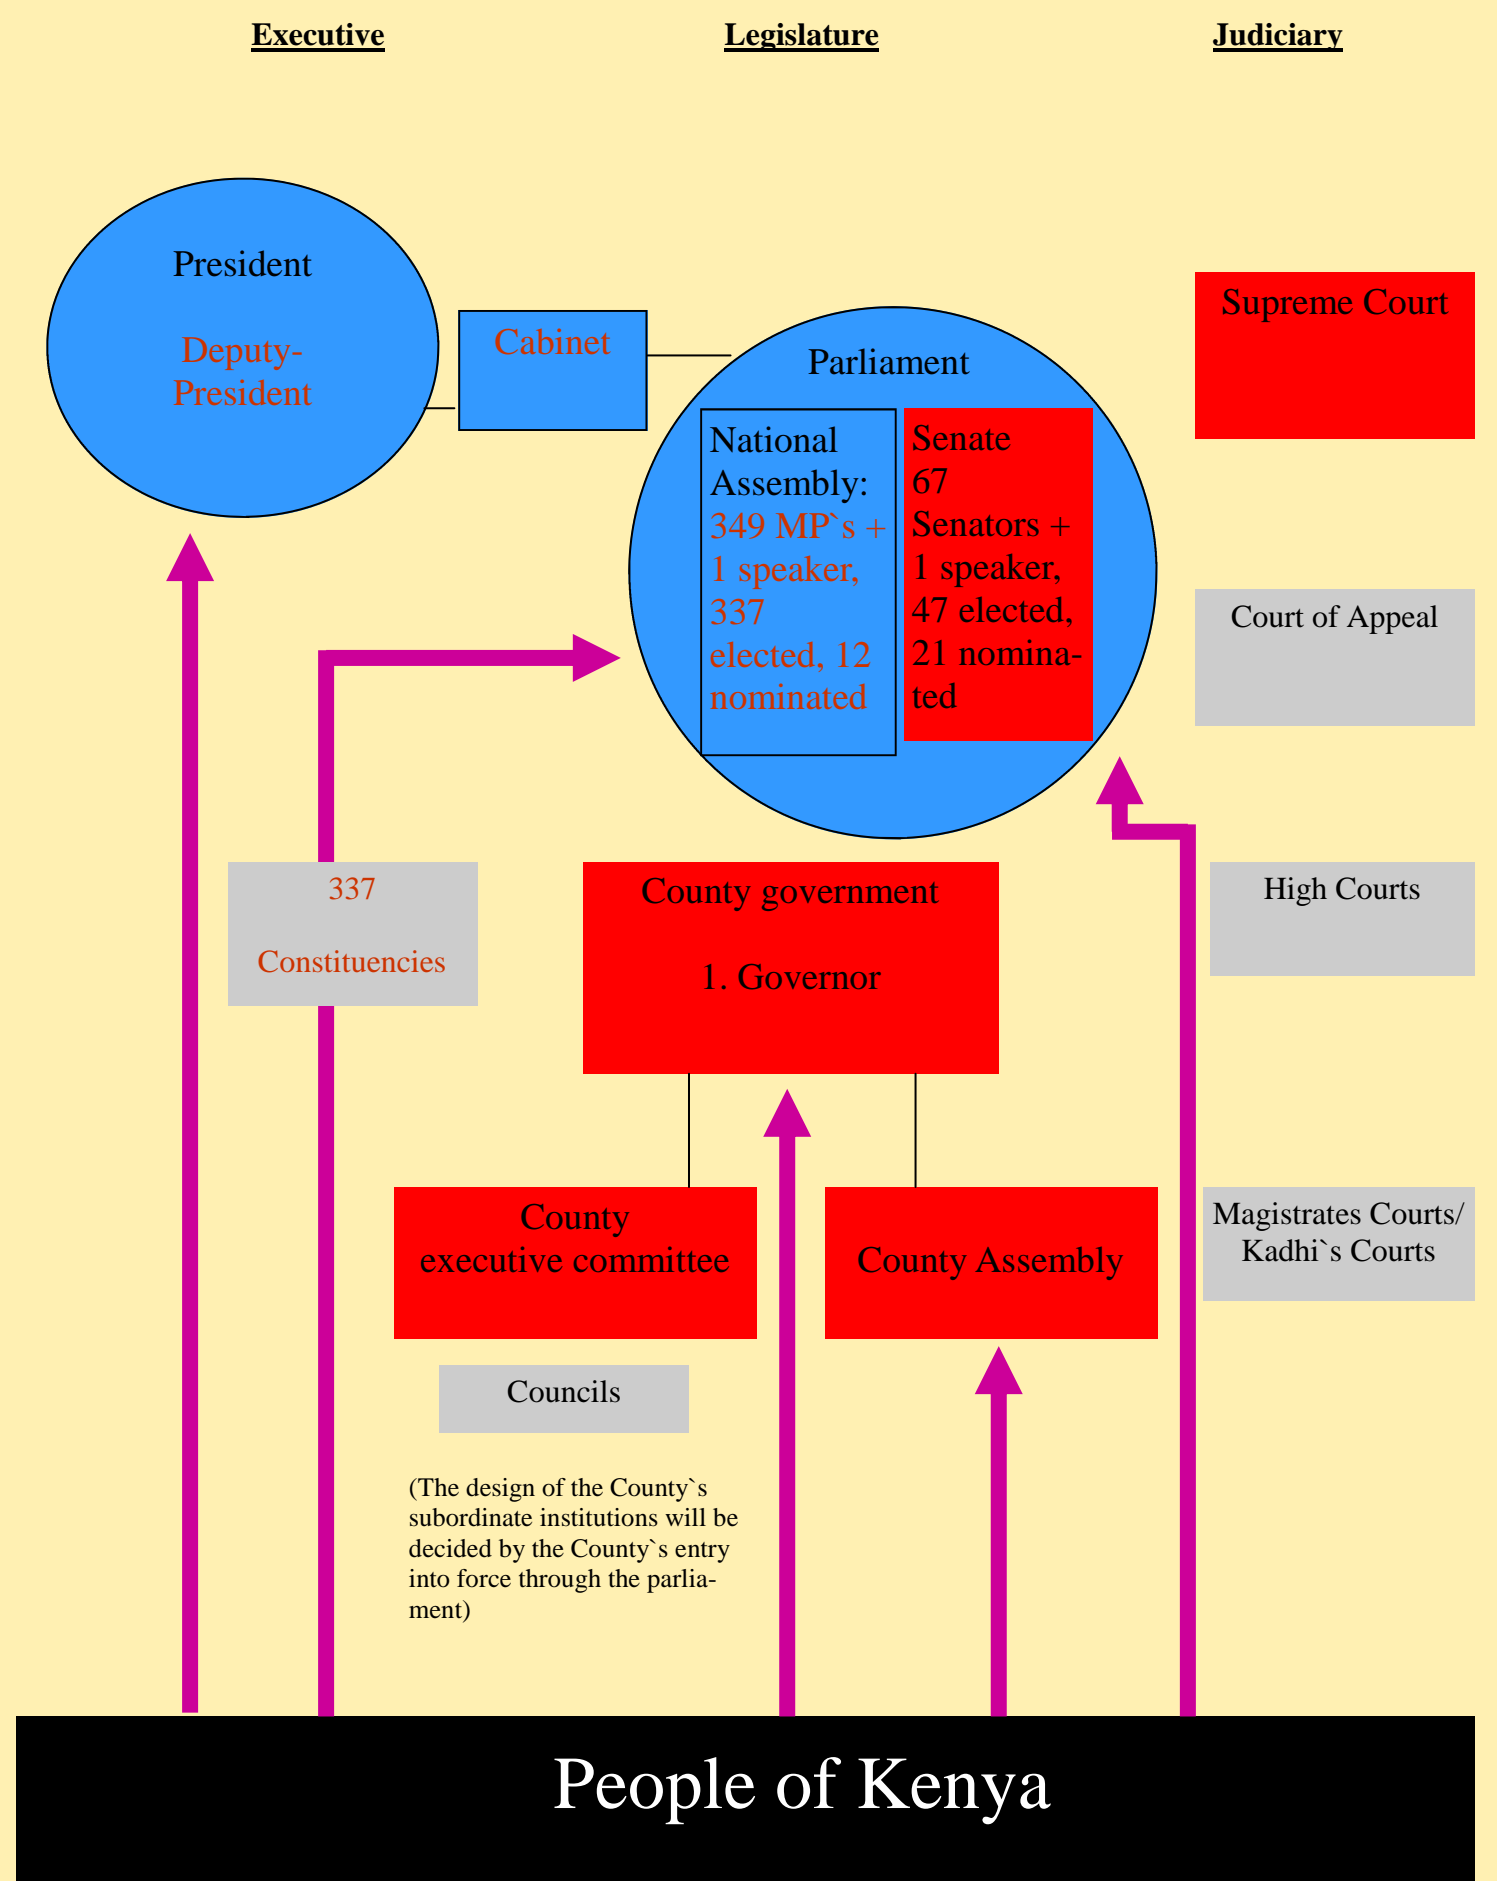

The institutional changes by the new Kenyan constitution 2012

The government system of Kenya in 2010

The government system of Kenya in 2012

- = hierachical structure
- = Elections ,every 5 years
- (blue) = head Institutions
- (grey) = downstream Institutions
- (red) = new Institutions
- (red writing on blue) = reformed existing Institution