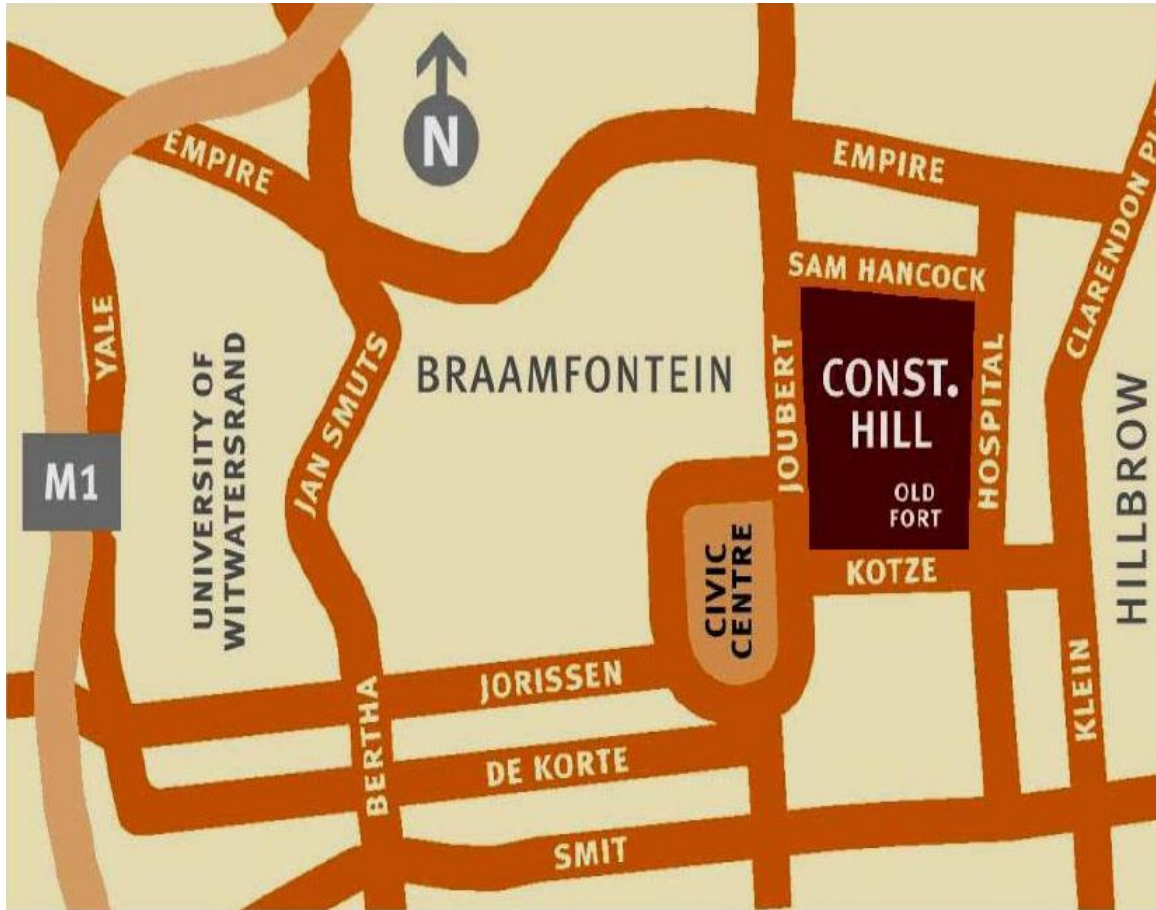

CONSTITUTION HILL

CONSTITUTION HILL SUPERBASEMENT PARKING

DIRECTIONS TO CONSTITUTION HILL FROM PRETORIA OR JOHANNESBURG NORTH

- Proceed along the M1 South towards Johannesburg Central Business District (i.e. in a southerly direction);
- Take the Jan Smuts Avenue off-ramp and soon thereafter you will approach a traffic light intersection at Jan Smuts Avenue and Empire Road;
- Keep left and take the slipway into Empire Road from Jan Smuts Avenue;
- Proceed along Empire Road towards the next traffic light intersection at Joubert Street (Extension);
- Turn right into Joubert Street (Extension) and proceed up the hill towards the Civic Centre;
- Turn left into Precinct Road C and turn right into super basement Entrance Level E.

DIRECTIONS TO CONSTITUTION HILL FROM JOHANNESBURG SOUTH

- Proceed along the M1 North west of the Johannesburg Central Business District (i.e. in a northerly direction);
- Take the Empire Road off-ramp and a right turn into Empire Road. Proceed Along Empire and through the traffic light intersection at Jan Smuts Avenue and Empire Road;
- Proceed along Empire Road towards the next traffic light intersection at Joubert Street (Extension);
- Turn right into Joubert Street (Extension) and proceed up the hill towards the Civic Centre;
- Turn left into Precinct Road C and turn right into super basement Entrance Level E.