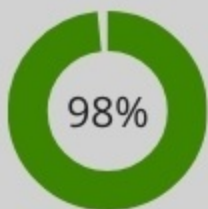

Literacy Rate